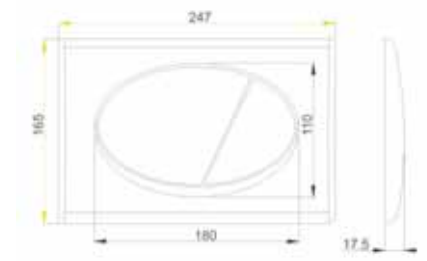

Flush Plates

For use with Prozone Cisterns

Ellipse

Alto NEW

Quadro

Edge

Flush Plate Information
- 247 (w) x 165 (h) mm
- Dual Flush