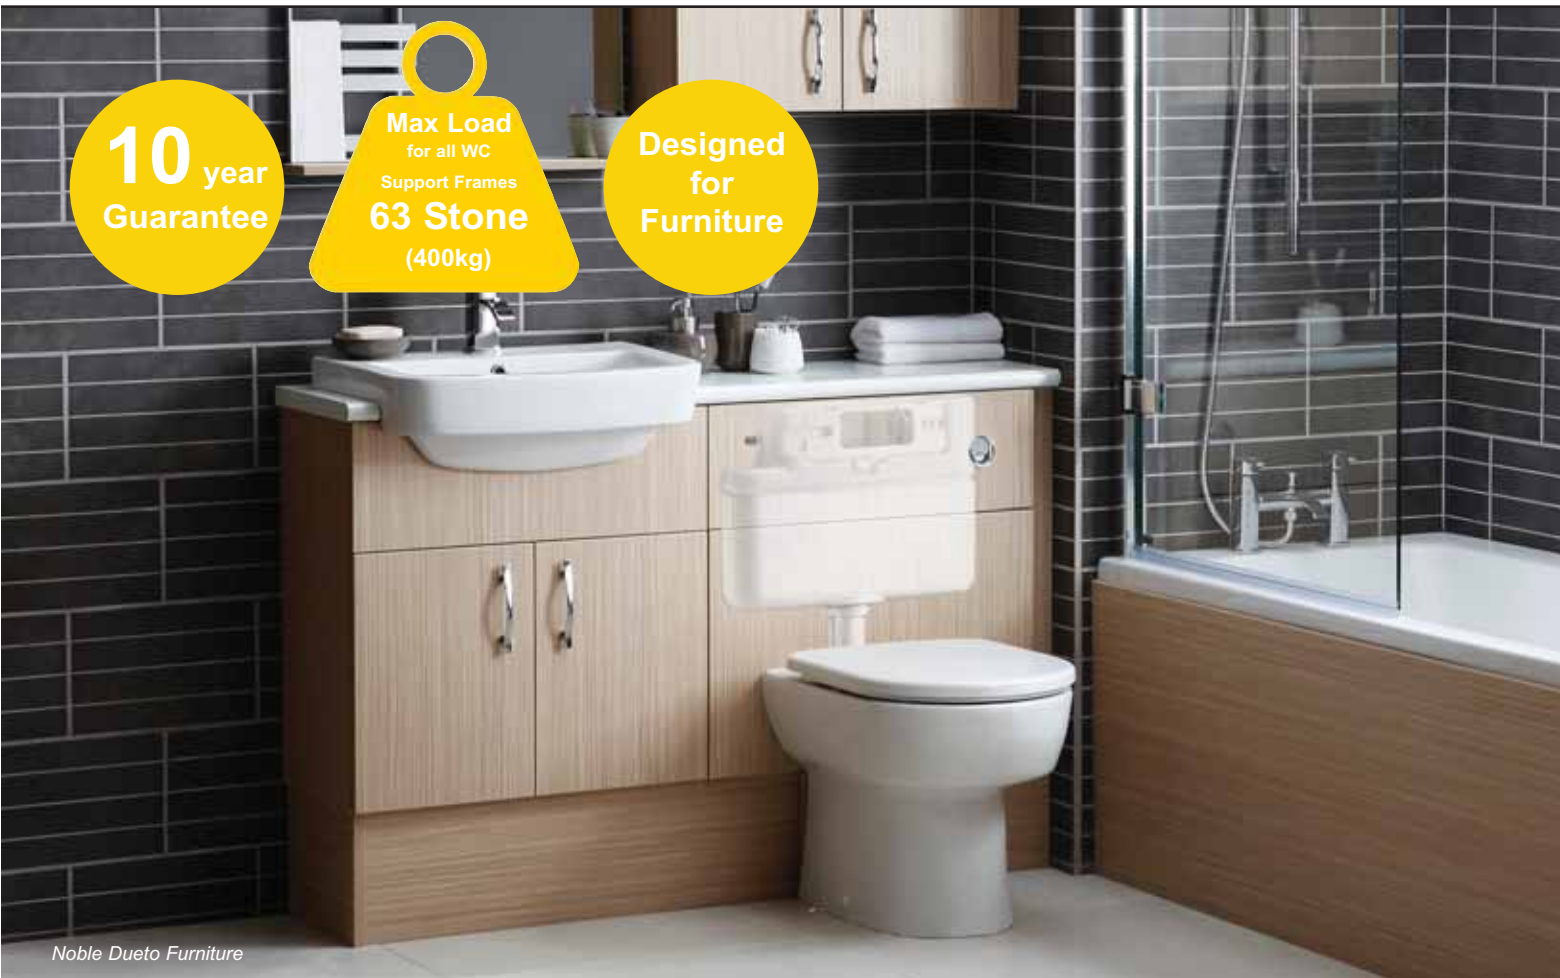

Clean - With fewer places for dust and dirt to collect it's easier to clean.

Concealed Cistern

For use with back to wall WCs

PR30 Dual Flush Concealed Cistern £149.35

Information

- Requires Flush Plate. Choose Alto, Quadro, Ellipse or Edge
- 4 / 2.6 litre Eco Flush (switchable to 6 / 4 litre).
- Insulated shell to prevent condensation.

Flush Plates

Ellipse

Chrome
PR40C £45.64
White
PR40W £35.26

Quadro

Chrome
PR41C £56.00
White
PR41W £43.56

Edge

Chrome
PR42C £82.68
White
PR42C £70.12

Alto

Chrome
PR43C £54.36
White
PR43C £41.81

Noble Dueto Furniture

Store and hide all those essential items inside stylish furniture units

Fits in Furniture - At only 450mm wide Prozone furniture cisterns are specifically designed to fit into even the smallest furniture units.

Storage - Furniture hides ugly pipework and provides storage.

Eco - Save water with a Prozone 3/6 litre dual flush concealed cistern

NEW

Furniture WC Frame

Designed to support wall hung WCs from inside furniture.