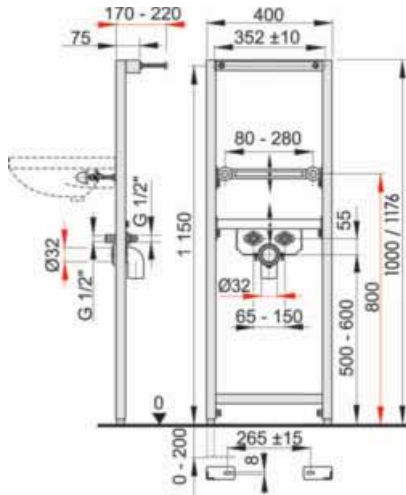

Max Load
for all bidet
Support Frames
63 Stone
(400kg)

Wall Hung Frames

Basin Frame

Information

- For installation of a basin
- Adjustable basin fixings between 80mm to 280mm
- Adjustable inlet centres
- Adjustable feet up to 200mm
- Maximum Load 150kg