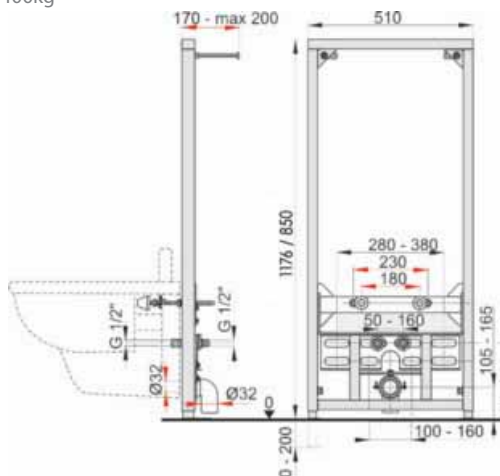

Max Load
for all bidet
Support Frames
63 Stone
(400kg)

Wall Hung Frames

Basin Frame

Information

- For installation of a basin
- Adjustable basin fixings between 80mm to 280mm
- Adjustable inlet centres
- Adjustable feet up to 200mm
- Maximum Load 150kg

In wall support frame for wall hung basins

PR11	1000 x 400mm	£154.62
PR12	1170 x 400mm	£139.15

Bidet Frame

Information

- For installation of a bidet with fixings of 180mm to 230mm
- Adjustable feet up to 200mm
- Maximum Load 400kg

In wall support frame for wall hung bidets

PR15	850 x 510mm	£217.56
PR16	1176 x 510mm	£195.82

Urinal Frame

Information

- For installation of a urinal with fixings of 80mm to 280mm.
- Only suitable for use with infra-red controls right
- Complete with pre-wall brackets
- Adjustable feet up to 200mm
- Maximum Load 150kg