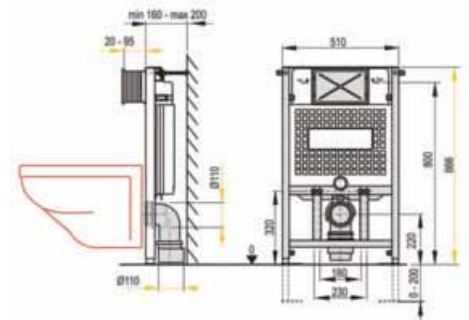

10 year
Guarantee

Max Load
for all WC
Support Frames

63 Stone
(400kg)

Wall Hung WC Frames

In wall support frames for wall hung WCs

118cm WC Frame with Cistern

PR03 1176 x 510mm
£219.89

98cm WC Frame with Cistern

PR02 980 x 510mm
£240.62

87cm WC Frame with Cistern

PR01 866 x 510mm
£240.62

Information

- Requires Flush Plate. Choose Alto, Quadro, Ellipse or Edge
- Cistern has insulated shell to prevent condensation.
- For installation of a WC with fixings of 180mm to 230mm.
- 4 / 2.6 litre Eco Flush (switchable to 6 / 4 litre).