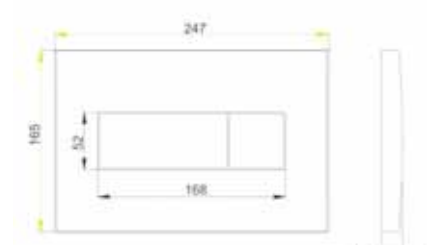

PR42W **White**
£70.12

PR42C **Chrome**
£82.68

Flush Plate Information
- 247 (w) x 165 (h) mm
- Dual Flush

Flush Plates

Ellipse Flush Plate

Wall Hung

Jika Cubito Basin

Jika Mio Wall Hung Bidet