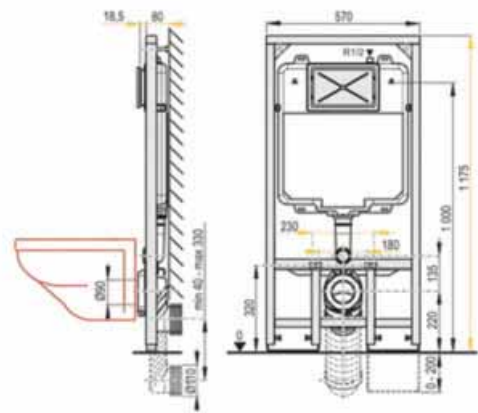

PR02 980 x 510mm
£240.62

87cm WC Frame with Cistern

PR01 866 x 510mm
£240.62

Information

- Requires Flush Plate. Choose Alto, Quadro, Ellipse or Edge
- Cistern has insulated shell to prevent condensation.
- For installation of a WC with fixings of 180mm to 230mm.
- 4 / 2.6 litre Eco Flush (switchable to 6 / 4 litre).

- 247 (w) x 165 (h) mm
- Dual Flush

Wall Hung WC Frames

In wall support frames for wall hung WCs

Only
8 cm
Projection

NEW

Slimline WC Frame with Cistern

PR04 1176 x 510mm £312.00

Only 8cm projection

Information

- Requires Flush Plate. Choose Alto, Quadro, Ellipse or Edge
- Integral dual flush front operated cistern.
- Cistern has insulated shell to prevent condensation.
- Complete with pre-wall brackets & outlet connection.
- For installation of a WC with fixings of 180mm to 230mm.
- Adjustable feet up to 200mm.
- 4 / 2.6 litre Eco Flush (switchable to 6 / 4 litre).
- Maximum Load 400kg