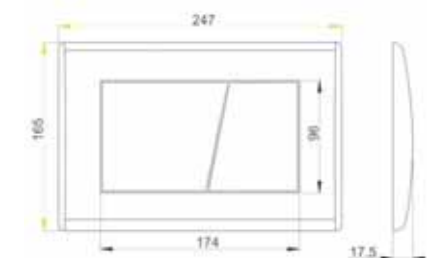

Flush Plates

For use with Prozone Cisterns

Ellipse

Alto NEW

Quadro

Edge

Flush Plate Information
- 247 (w) x 165 (h) mm
- Dual Flush