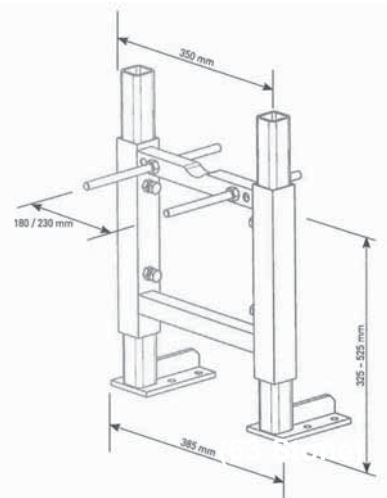

- Dual Flush

Wall Hung WC Frames

In wall support frame for wall hung WCs

NEW

Furniture Frame for Wall Hung WC

Designed to fit inside furniture units.

PR07	385 (w) 325/525 (h) mm	£168.00
PR31	Dual Flush Concealed Cistern includes 3/6 litre dual flush chrome push button	£99.95

Information

- For installation within a WC furniture unit.
- Maximum width 500mm
- Requires PR31 cistern also listed above
- Legs can be cut down to fit

Flush Plates

For use with Prozone Cisterns

Ellipse

PR40W **White**
£35.26