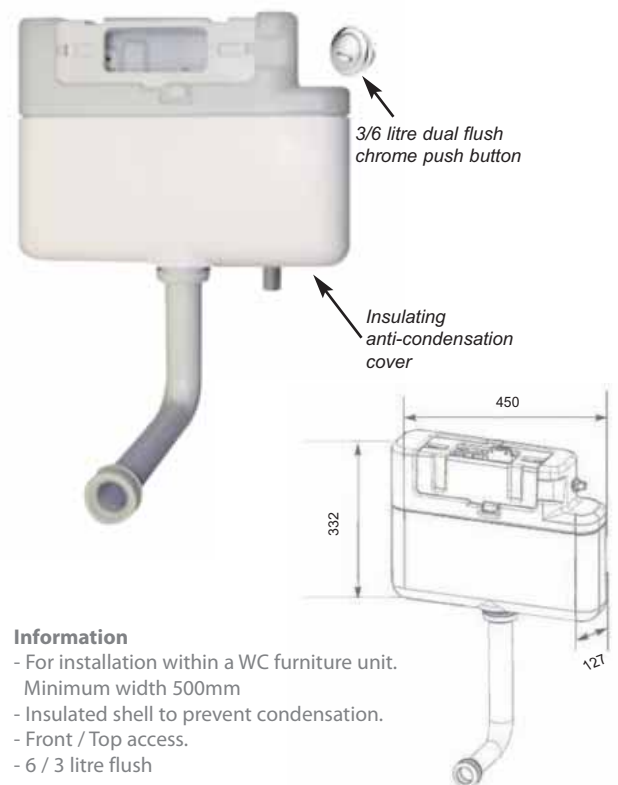

Storage - Furniture hides ugly pipework and provides storage.

Eco - Save water with a Prozone 3/6 litre dual flush concealed cistern

NEW

Furniture WC Frame

Designed to support wall hung WCs from inside furniture.

PR07 385 (w) 325/525 (h) mm £168.00

Information

- For installation within a WC furniture unit.
- Maximum width 500mm
- Requires PR31 cistern (shown right)
- Legs can be cut down to fit

Concealed Furniture Cistern

Designed to fit inside furniture units.

PR31 Dual Flush Concealed Cistern £99.95
includes 3/6 litre dual flush chrome push button

Information

- For installation within a WC furniture unit.
- Minimum width 500mm
- Insulated shell to prevent condensation.
- Front / Top access.
- 6 / 3 litre flush