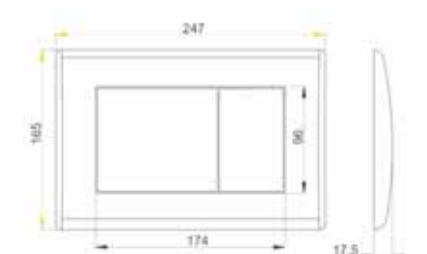

Flush Plates

For use with Prozone Cisterns

Ellipse

Alto NEW

Quadro

Edge

Flush Plate Information
- 247 (w) x 165 (h) mm
- Dual Flush