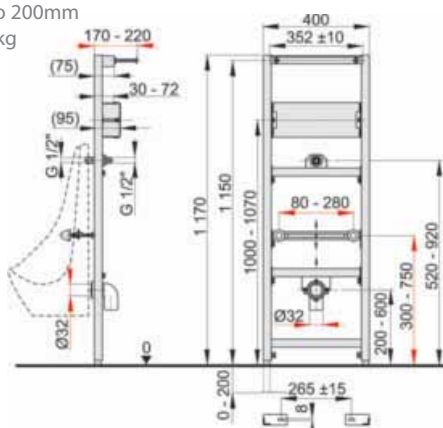

In wall support frame for wall hung basins

PR11	1000 x 400mm	£154.62
PR12	1170 x 400mm	£139.15

Bidet Frame

Information

- For installation of a bidet with fixings of 180mm to 230mm
- Adjustable feet up to 200mm
- Maximum Load 400kg

In wall support frame for wall hung bidets

PR15	850 x 510mm	£217.56
PR16	1176 x 510mm	£195.82

Urinal Frame

Information

- For installation of a urinal with fixings of 80mm to 280mm.
- Only suitable for use with infra-red controls right
- Complete with pre-wall brackets
- Adjustable feet up to 200mm
- Maximum Load 150kg