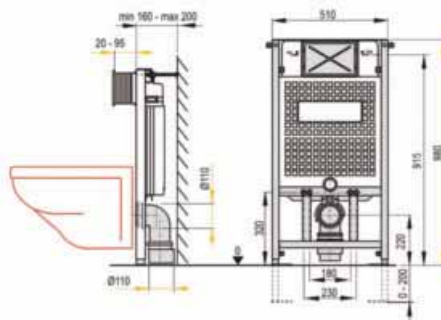

10 year
Guarantee

Max Load
for all WC
Support Frames

63 Stone
(400kg)

Wall Hung WC Frames

In wall support frames for wall hung WCs

118cm WC Frame with Cistern

PR03 1176 x 510mm
£219.89

98cm WC Frame with Cistern

PR02 980 x 510mm
£240.62

87cm WC Frame with Cistern

PR01 866 x 510mm
£240.62

Information

- Requires Flush Plate. Choose Alto, Quadro, Ellipse or Edge
- Cistern has insulated shell to prevent condensation.
- For installation of a WC with fixings of 180mm to 230mm.
- 4 / 2.6 litre Eco Flush (switchable to 6 / 4 litre).