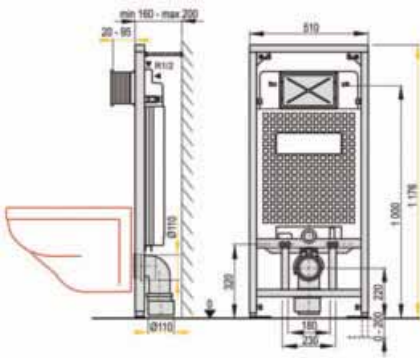

10 year
Guarantee

Max Load
for all WC
Support Frames

63 Stone
(400kg)

Wall Hung WC Frames

In wall support frames for wall hung WCs

118cm WC Frame with Cistern

PR03 1176 x 510mm
£219.89

98cm WC Frame with Cistern

PR02 980 x 510mm
£240.62

87cm WC Frame with Cistern

PR01 866 x 510mm
£240.62

Information

- Requires Flush Plate. Choose Alto, Quadro, Ellipse or Edge
- Cistern has insulated shell to prevent condensation.
- For installation of a WC with fixings of 180mm to 230mm.
- 4 / 2.6 litre Eco Flush (switchable to 6 / 4 litre).